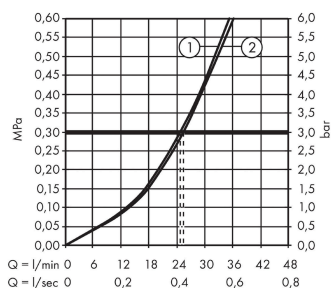

Design awards

reddot winner 2021

Product image

Scale drawing

Flowchart

- ① Shower outlet
- ② Tub outlet

Vivenis

Single lever bath mixer for concealed installation with integrated security combination according to EN1717 for iBox universal