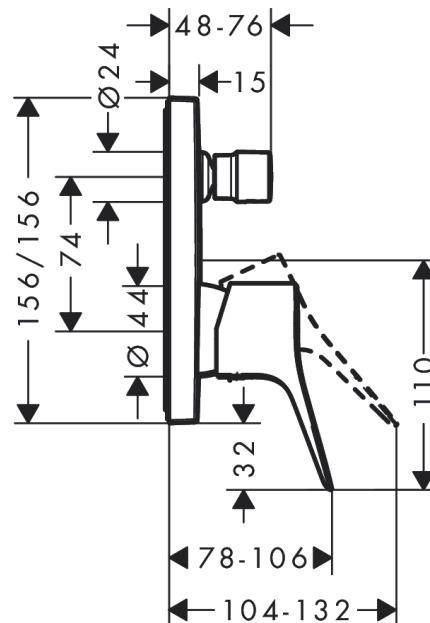

- 2 functions
- connection type: basic set
- min. operating pressure: 1 bar
- max. operating pressure: 10 bar
- ceramic cartridge
- temperature limitation adjustable
- diverter with automatic resetting
- non-return valve
- with silencer
- with integrated safety combination EN 1717

Design awards

reddot winner 2021

Product image

Scale drawing

Flowchart

- ① Shower outlet
- ② Tub outlet

Vivenis

Single lever bath mixer for concealed installation with integrated security combination according to EN1717 for iBox universal

Surfaces: **Matt White** Article Number: **75416700**

Exploded Drawing

Year of production: >06/21

Vivenis

Single lever bath mixer for concealed installation with integrated security combination according to EN1717 for iBox universal

Surfaces: **Matt White** Article Number: **75416700**

Spare part list

Year of production: >06/21

Pos.	Description	Article Number	Price	PU
1	handle	94297700	-	1
2	screw cover	96338000	-	1
3	diverter knob	98795700	-	1
4	hollow set screw M4x10	97667000	-	1
5	escutcheon 155 / 155 mm	94302700	-	1
6	O-ring 23x3	98142000	-	1
7	O-ring 43x3	98418000	-	1
8	sleeve	98790700	-	1
9	sleeve	98794700	-	1
10	holder for escutcheon	98793000	-	1
11	set of fixing screws	96454000	-	1
12	nut	98796000	-	1
13	O-ring 30x1,5	98433000	-	1
14	O-ring 39x1,5	98400000	-	1
15	cartridge, assy	92730000	-	1
16	locking screw for handle	95140000	-	1
17	seal	95008000	-	1
18	selector assy	95014000	-	1
19	O-ring 16x2,3	98207000	-	1
20	O-ring 20x2,5	92602000	-	1
21	set of screws	96525000	-	1
22	vacuum breaker	96753000	-	1
23	non return valve	96655000	-	1
24	O-Ring 22x2	98185000	-	1
25	O-ring 19x2	98426000	-	1
26	O-ring 16x2	98133000	-	1
27	noise reduction	94073000	-	1
28	extension 25 mm	13595000	-	1
29	set of fixing screws	97747000	-	1
30	extension 22 mm	13593700	-	1