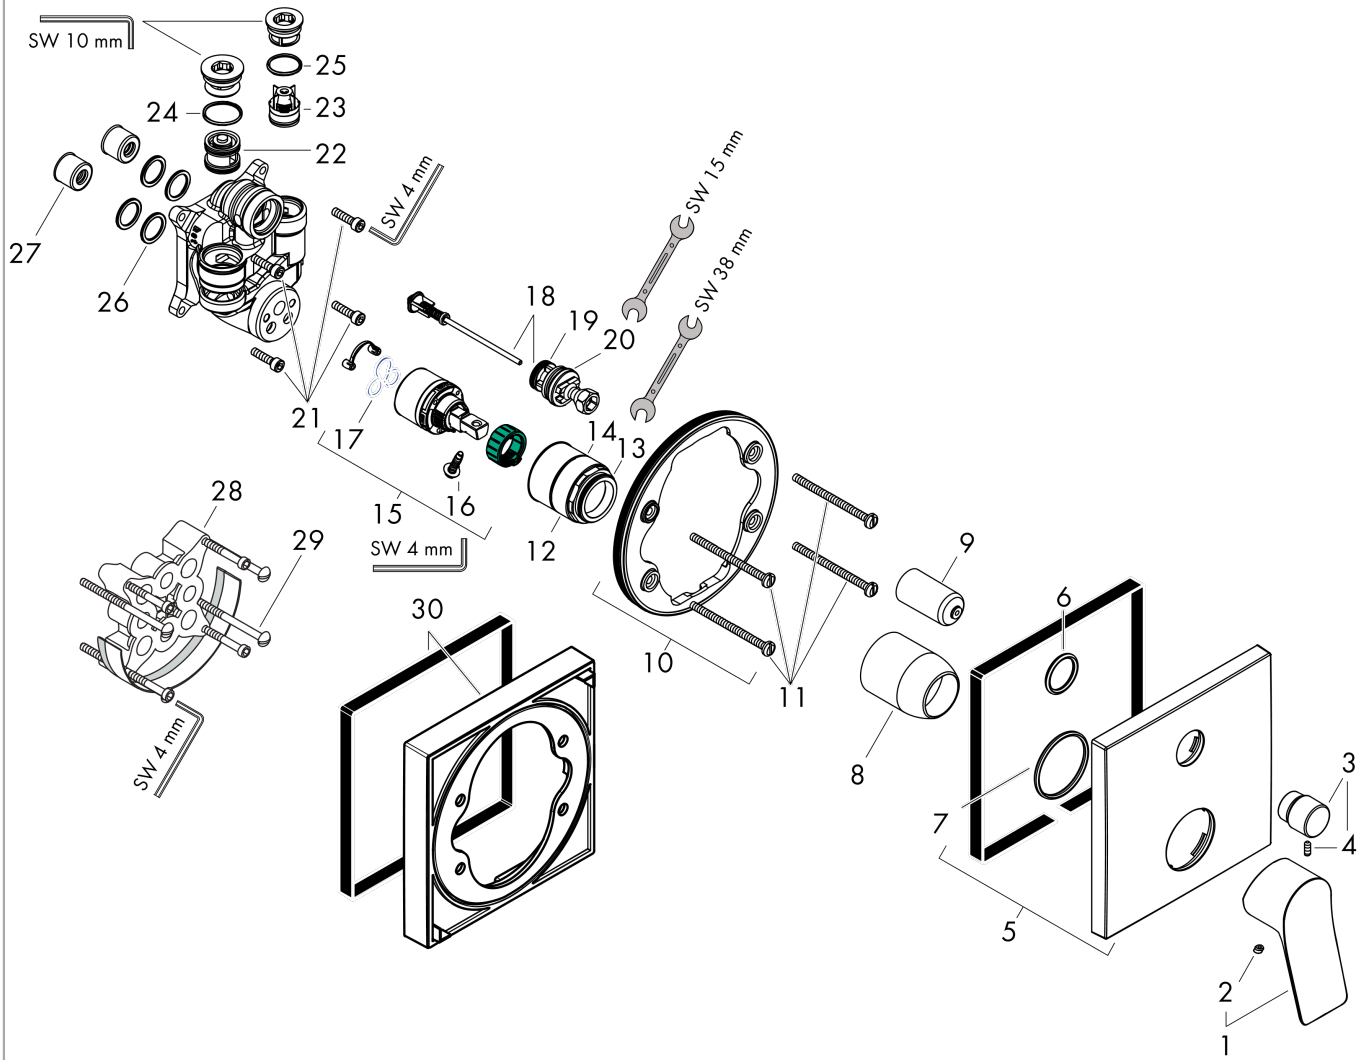

- 2 functions
- connection type: basic set
- min. operating pressure: 1 bar
- max. operating pressure: 10 bar
- ceramic cartridge
- temperature limitation adjustable
- diverter with automatic resetting
- non-return valve
- with silencer
- with integrated safety combination EN 1717

Design awards

reddot winner 2021

Product image

Scale drawing

Flowchart

- ① Shower outlet
- ② Tub outlet

Vivenis

Single lever bath mixer for concealed installation with integrated security combination according to EN1717 for iBox universal

Surfaces: **Matt White** Article Number: **75416700**

Exploded Drawing

Year of production: >06/21

Vivenis

Single lever bath mixer for concealed installation with integrated security combination according to EN1717 for iBox universal

Surfaces: **Matt White** Article Number: **75416700**

Spare part list

Year of production: >06/21

Pos.	Description	Article Number	Price	PU
1	handle	94297700	-	1
2	screw cover	96338000	-	1
3	diverter knob	98795700	-	1
4	hollow set screw M4x10	97667000	-	1
5	escutcheon 155 / 155 mm	94302700	-	1
6	O-ring 23x3	98142000	-	1
7	O-ring 43x3	98418000	-	1
8	sleeve	98790700	-	1
9	sleeve	98794700	-	1
10	holder for escutcheon	98793000	-	1
11	set of fixing screws	96454000	-	1
12	nut	98796000	-	1
13	O-ring 30x1,5	98433000	-	1
14	O-ring 39x1,5	98400000	-	1
15	cartridge, assy	92730000	-	1
16	locking screw for handle	95140000	-	1
17	seal	95008000	-	1
18	selector assy	95014000	-	1
19	O-ring 16x2,3	98207000	-	1
20	O-ring 20x2,5	92602000	-	1
21	set of screws	96525000	-	1
22	vacuum breaker	96753000	-	1
23	non return valve	96655000	-	1
24	O-Ring 22x2	98185000	-	1
25	O-ring 19x2	98426000	-	1
26	O-ring 16x2	98133000	-	1
27	noise reduction	94073000	-	1
28	extension 25 mm	13595000	-	1
29	set of fixing screws	97747000	-	1
30	extension 22 mm	13593700	-	1